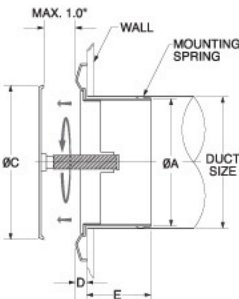

MATERIAL

- ABS Resin

FINISH

- White

MODEL	DUCT SIZE	A	B	C	D	E
JRA 4	4	3 25/32	5 29/32	5 11/32	1/2	1 31/32
JRA 6	6	5 23/32	7 7/8	6 7/32	1/2	1 31/32

Product information is subject to change without notice. All dimensions in inches.