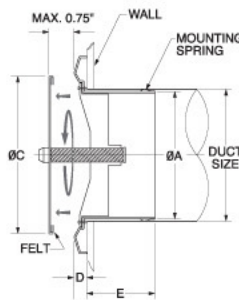

## FEATURES

- Contemporary Design Goes with All Decor
- Low Silhouette, Unobtrusive Profile
- Ceiling or Wall Mountable \*
- Infinite Adjustable Core for Volume Control
- Positive Sealing Core-to-Body Mount
- 360° Diffusion Air Pattern
- Concealed, Spring Clip, Fastening Mechanism
- Available for Standard Duct Sizes in 4" and 6" Round.

\*Recommended use of (3) No.8 screws through body into duct wall to ensure positive connection in ceiling application

Model: **JRC**

Product information is subject to change without notice. All dimensions in inches.

Model: **DK-M**