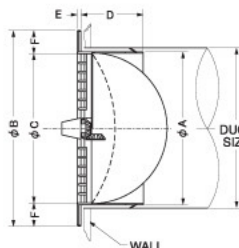

### FINISH

- White

MODEL	DUCT SIZE	A	B	C	D	E	F	FREE AREA
DK 3M3	3	2 29/32	4 1/4	3 1/8	1 15/16	3/16	9/16	0.02sq.ft
DK 4M3	4	3 7/8	5 1/8	4	1 15/16	3/16	1/2	0.04sq.ft
DK 6M3	6	5 7/8	7 1/16	5 15/16	1 15/16	3/16	9/16	0.08sq.ft

Product information is subject to change without notice. All dimensions in inches.

Model: **DK-M**

Product information is subject to change without notice. All dimensions in inches.