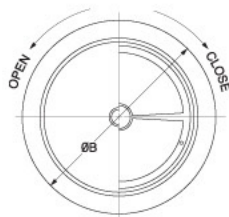

Model: **JRC**

MATERIAL

- Aluminum

FINISH

- Clear Anodized
- Custom Colors Available

MODEL	DUCT SIZE	A	B	C	D	E
JRC 4	4	3 3/4	6 5/16	5 1/8	19/32	2 3/16
JRC 6	6	5 11/16	8 3/4	7 5/16	19/32	2 3/8

Product information is subject to change without notice. All dimensions in inches.