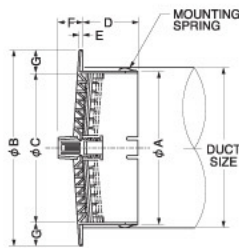

MATERIAL

- ABS Resin

FINISH

- White

MODEL	DUCT SIZE	A	B	C	D	E	F	FREE AREA
DK 3M3	3	2 29/32	4 1/4	3 1/8	1 15/16	3/16	9/16	0.02sq.ft
DK 4M3	4	3 7/8	5 1/8	4	1 15/16	3/16	1/2	0.04sq.ft
DK 6M3	6	5 7/8	7 1/16	5 15/16	1 15/16	3/16	9/16	0.08sq.ft

Product information is subject to change without notice. All dimensions in inches.