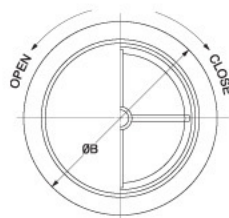

Model: **JRA**

MATERIAL

- ABS Resin

FINISH

- White

MODEL	DUCT SIZE	A	B	C	D	E
JRA 4	4	3 25/32	5 29/32	5 11/32	1/2	1 31/32
JRA 6	6	5 23/32	7 7/8	6 7/32	1/2	1 31/32

Product information is subject to change without notice. All dimensions in inches.