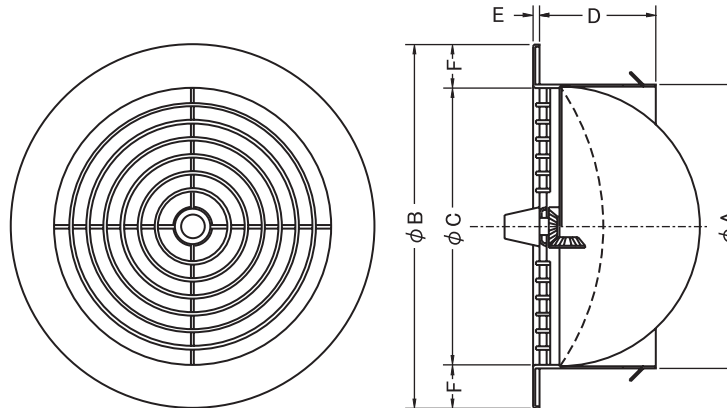

Model: DK-M Adjustable Plastic Grille

- Contemporary Design Goes with All Decors
- Complete with Butterfly Damper
- Suitable for High Humidity Areas
- Low Silhouette, Unobtrusive Profile
- Available for Standard Duct Sizes

- Material: ABS Resin
- Standard Finish: White

MODEL	DUCT SIZE	A	B	C	D	E	F	FREE AREA
DK 3M	3"	2 ²⁹ / ₃₂	3 ²⁹ / ₃₂	2 ²³ / ₃₂	1 ¹⁹ / ₁₆	³ / ₁₆	⁵ / ₈	0.02 sq.ft.
DK 4M	4"	3 ²⁹ / ₃₂	5 ³ / ₃₂	3 ²¹ / ₃₂	2 ¹ / ₈	³ / ₁₆	²³ / ₃₂	0.04 sq.ft.
DK 6M	6"	5 ¹³ / ₁₆	7 ¹ / ₁₆	5 ¹¹ / ₃₂	2 ¹ / ₈	³ / ₁₆	²⁷ / ₃₂	0.10 sq.ft.

Dimensions are in inches. Product Information is Subject to Change Without Notice

JOB NAME: _____	SUBMITTED BY: _____	DATE: _____	Model DK-M Adjustable Aluminum Grille
LOCATION: _____			
ARCHITECT: _____			Form No.405D
ENGINEER: _____			
CONTRACTOR: _____			