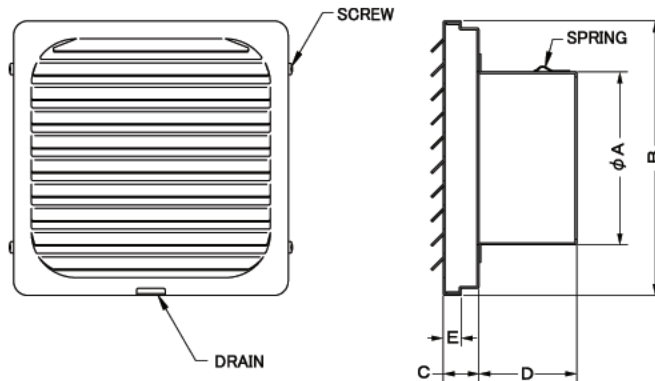

Model: KX

Aluminum Vent Cap

- Fresh Air Intake/Exhaust Outlet
- For Interior and Exterior Location
- Optional Insect Screen (KX-N)

- Material: Aluminum
- Standard Finish: Clear Anodized

MODEL	DUCT SIZE	A	B	C	D	E	FREE AREA
KX 3	75	72	155	20	45	11	TBA
KX 4	100	97	155	20	45	11	TBA
KX 5	125	120	204	20	45	11	TBA
KX 6	150	145	204	20	55	11	TBA

Dimensions are in millimeters. Product Information is Subject to Change Without Notice

JOB NAME: _____
 LOCATION: _____
 ARCHITECT: _____
 ENGINEER: _____
 CONTRACTOR: _____

SUBMITTED BY: _____

DATE: _____