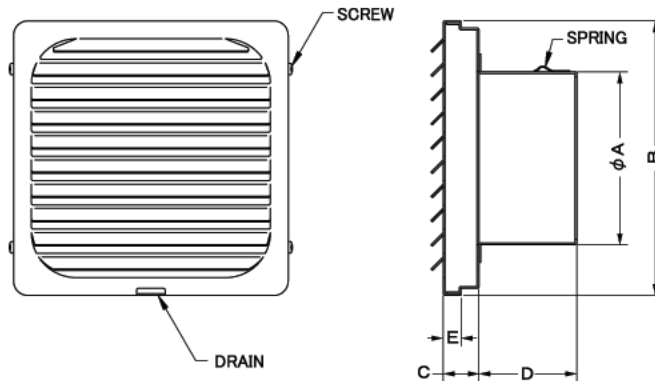

Seiho International, Inc.

SUBMITTAL SHEET

www.seiho.com

Model: **KX**

Aluminum Vent Cap

- Fresh Air Intake/Exhaust Outlet
- For Interior and Exterior Location
- Optional Insect Screen (KX-N)

- Material: Aluminum
- Standard Finish: Clear Anodized

MODEL	DUCT SIZE	A	B	C	D	E	FREE AREA
KX 3	3	2 3/4	6 3/32	25/32	1 3/4	7/16	TBA
KX 4	4	3 3/4	6 3/32	25/32	1 3/4	7/16	TBA
KX 5	5	4 1/2	8	25/32	1 3/4	7/16	TBA
KX 6	6	5 23/32	8	25/32	2 1/4	7/16	TBA

Product information is subject to change without notice. All dimensions in inches.