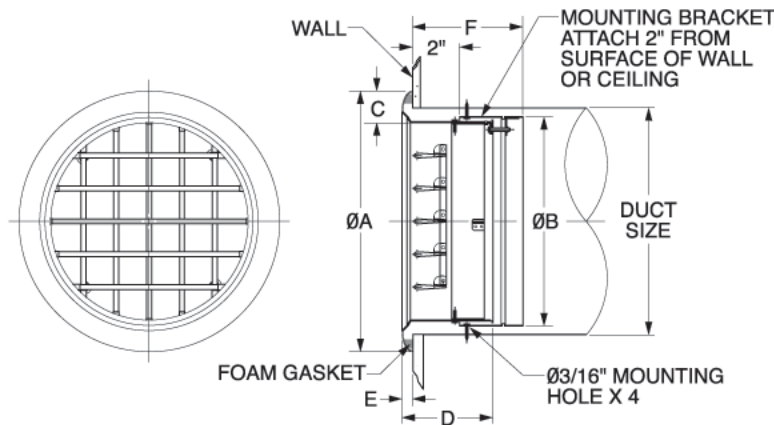

### Double Deflection Round Grille

- Wide Extruded Airfoil Blades
- Linked Airfoil Blades
- Contemporary Design

- Material: Aluminum
- Standard Finish: Gloss White or Mill Finish

MODEL	DUCT SIZE	A	B	C	D	E	F
NR 6B	6	7 5/8	5 13/16	1 7/32	4 9/32	15/32	5 1/2
NR 8B	8	10	7 25/32	1 13/32	4 9/32	15/32	5 1/2
NR 10B	10	12 5/8	9 3/4	1 25/32	4 13/32	19/32	5 1/2
NR 12B	12	14 19/32	11 23/32	1 25/32	4 13/32	19/32	5 1/2
NR 14B	14	16 9/16	13 11/16	1 25/32	4 13/32	19/32	5 1/2
NR 16B	16	18 17/32	15 21/32	1 25/32	4 13/32	19/32	5 1/2
NR 20B	20	23 5/8	19 23/32	2 3/8	4 31/32	29/32	6 11/16
NR 24B	24	27 9/16	23 11/16	2 3/8	4 31/32	29/32	6 11/16