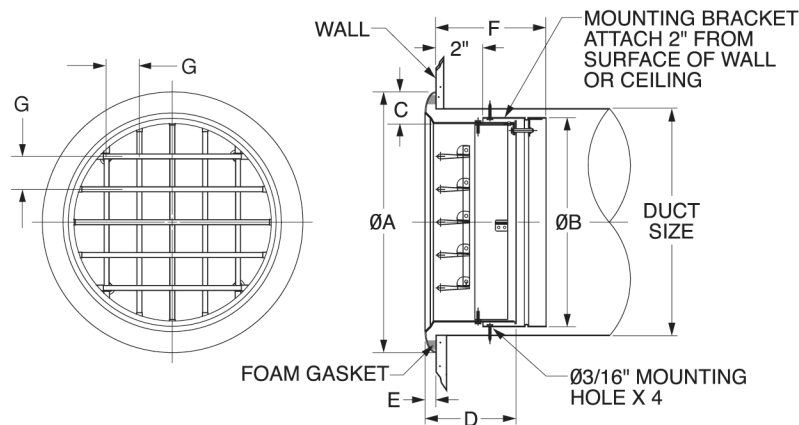

Model: NR-B

Double Deflection Round Grille

- Wide Extruded Airfoil Blades
- Linked Airfoil Blades
- Contemporary Design

- Material: Aluminum
- Standard Finish: Gloss White or Mill Finish

MODEL	DUCT SIZE	A	B	C	D	E	F	G
NR 6B	6	7 5/8	5 13/16	1 7/32	4 9/32	15/32	5 1/2	1 5/16
NR 8B	8	10	7 25/32	1 13/32	4 9/32	15/32	5 1/2	1 7/16
NR 10B	10	12 5/8	9 3/4	1 25/32	4 13/32	19/32	5 1/2	1 7/8
NR 12B	12	14 19/32	11 23/32	1 25/32	4 13/32	19/32	5 1/2	1 29/32
NR 14B	14	16 9/16	13 11/16	1 25/32	4 13/32	19/32	5 1/2	1 29/32
NR 16B	16	18 17/32	15 21/32	1 25/32	4 13/32	19/32	5 1/2	1 29/32
NR 20B	20	23 5/8	19 23/32	2 3/8	4 31/32	29/32	6 11/16	1 29/32
NR 24B	24	27 9/16	23 11/16	2 3/8	4 31/32	29/32	6 11/16	1 29/32

Product information is subject to change without notice. All dimensions in inches.

JOB NAME: _____
 LOCATION: _____
 ARCHITECT: _____
 ENGINEER: _____
 CONTRACTOR: _____

SUBMITTED BY: _____

DATE: _____

Model NR-B
 Double Deflection Round Grille