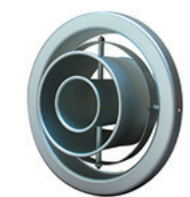

## Seiho Aluminum TurboNozzle Diffusers

- High Air Throw Capacity
- Wide Range of Sizes
- Narrow or Wide Jet Air Pattern (NX)
- Adjustable Air Direction
- Made of Durable Aluminum
- Easy Installation

 learn more at [seiho.com](http://seiho.com) 

Model: **NT**  
TurboNozzle  
Sizes: 4" - 24"

Oculus Transportation Hub - World Trade Center  
Location: New York, NY  
Product: NT24 TurboNozzle

Model: **NX**  
Reversible TurboNozzle  
Sizes: 6" - 16"

Model: **NTX**  
Surface Mounted TurboNozzle  
Sizes: 6" - 24"

Model: **NTX-R**  
Exposed Duct Mounted TurboNozzle  
Sizes: 4" - 24"