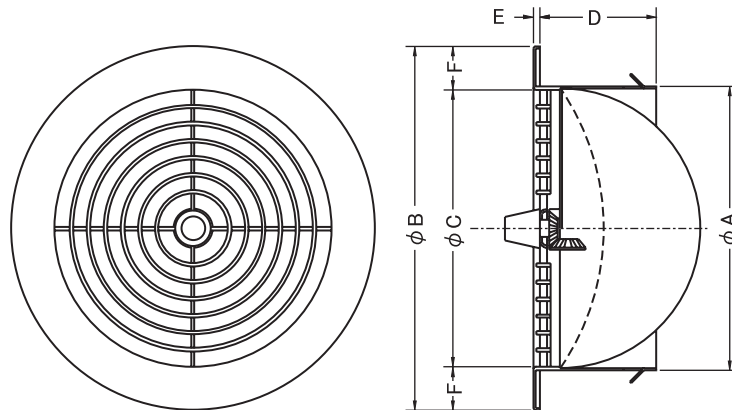

Model: DK-M

Adjustable Plastic Grille

- Contemporary Design Goes with All Decors
- Complete with Butterfly Damper
- Suitable for High Humidity Areas
- Low Silhouette, Unobtrusive Profile
- Available for Standard Duct Sizes

- Material: ABS Resin
- Standard Finish: White

MODEL	DUCT SIZE	A	B	C	D	E	F	FREE AREA
DK 3M	75	74	100	69	40	4.5	15.5	18.6 sq.cm
DK 4M	100	99	129	93	55	5	18	37.2 sq.cm
DK 6M	150	147	179	136	55	5	21.5	92.9 sq.cm