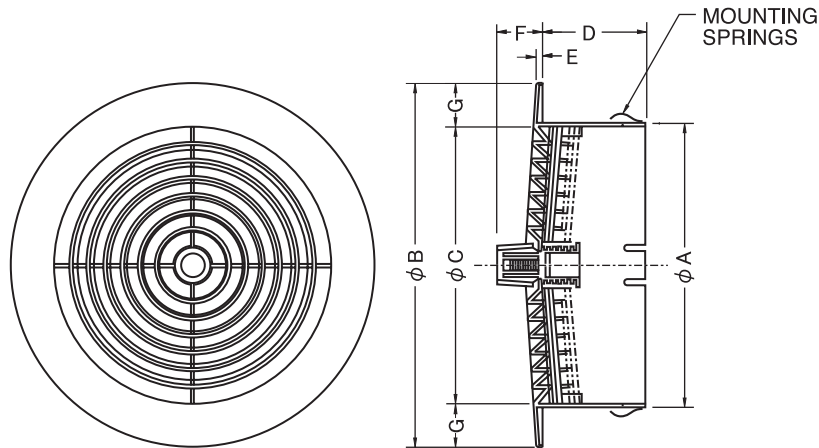

Model: DK-M3

Adjustable Plastic Grille

- Contemporary Design Goes with All Decors
- Suitable for High Humidity Areas
- Precision Air Flow Adjustment
- Low Silhouette, Unobtrusive Profile
- Available for Standard Duct Sizes

- Material: ABS Resin
- Standard Finish: White

MODEL	DUCT SIZE	A	B	C	D	E	F	G	FREE AREA
DK 3M3	75	74.5	108	80	50	5	14.5	14	18.6 sq.cm
DK 4M3	100	99	130	102	50	5	13.5	14	37.2 sq.cm
DK 6M3	150	149	180	151	50	5	14.5	14.5	74.3 sq.cm