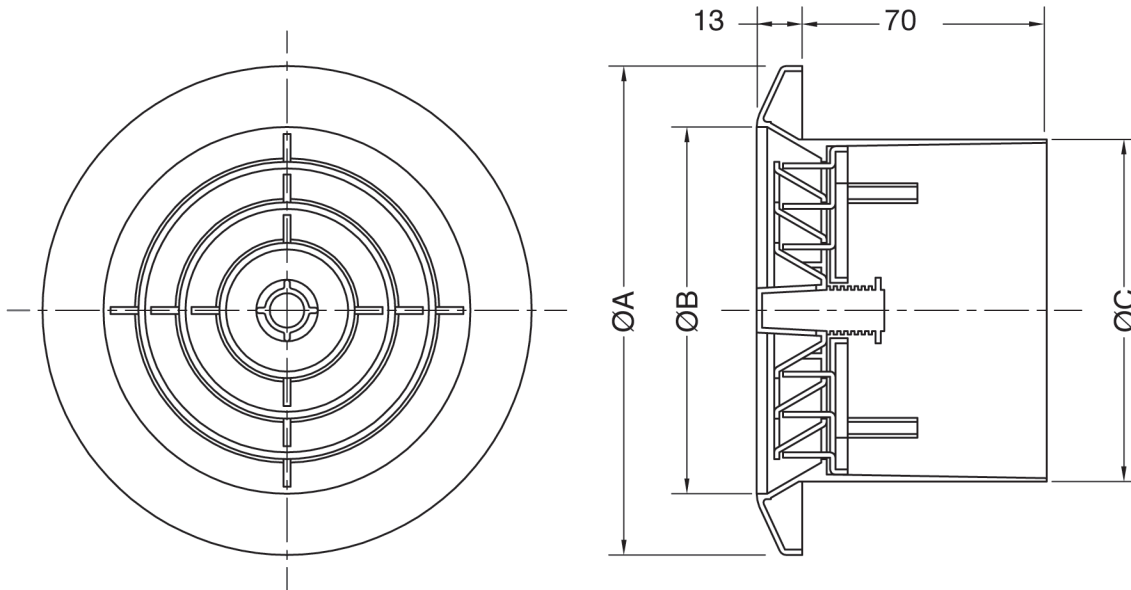

Model: **DK-M8** (Metric) Adjustable Plastic Grille

- Fresh Air Intake/Exhaust Outlet
- Standard with Slide Damper
- Competitively Priced

- Material: ABS Resin
- Standard Finish: White

MODEL	DUCT SIZE	A	B	C	FREE AREA
DK3-M8	75	115	80	74	-
DK4-M8	100	140	105	98	-
DK6-M8	150	195	155	148	-

Product information is subject to change without notice. All dimensions in inches.

JOB NAME:
LOCATION:
ARCHITECT:
ENGINEER:
CONTRACTOR:

SUBMITTED BY:

DATE:

Model DK-M8
Adjustable Plastic Grille

Form No.685-17-b