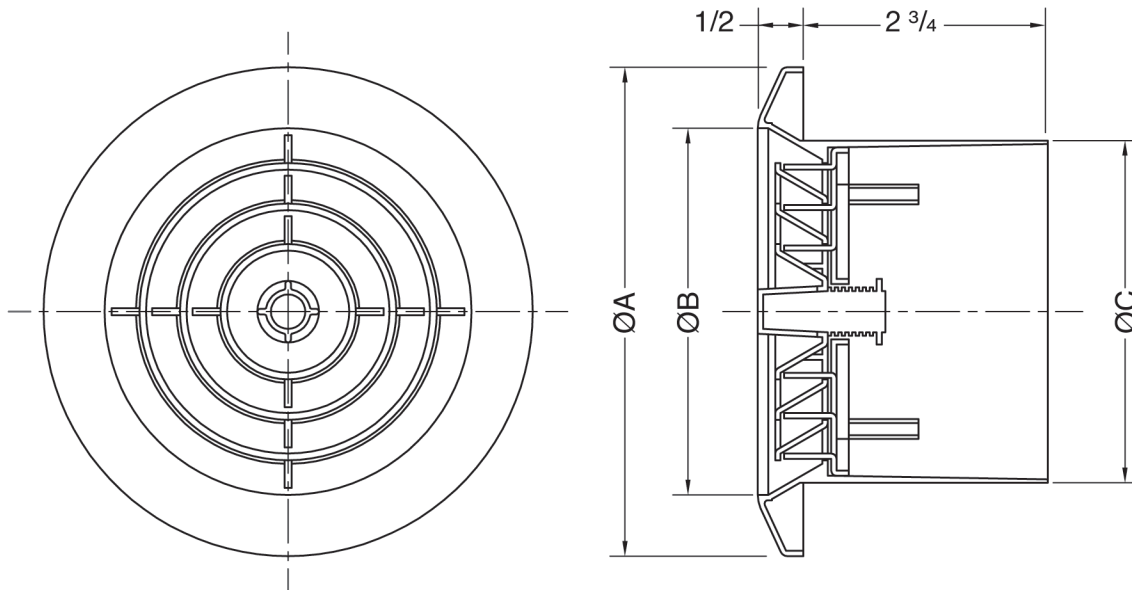

Model: DK-M8

Adjustable Plastic Grille

- Fresh Air Intake/Exhaust Outlet
- Standard with Slide Damper
- Competitively Priced

- Material: ABS Resin
- Standard Finish: White

MODEL	DUCT SIZE	A	B	C	FREE AREA
DK3-M8	3	4 ¹⁷ / ₃₂	3 ⁵ / ₃₂	2 ²⁹ / ₃₂	-
DK4-M8	4	5 ¹ / ₂	4 ¹ / ₁₆	3 ¹³ / ₁₆	-
DK6-M8	6	7 ³ / ₄	6 ¹ / ₁₆	5 ²⁵ / ₃₂	-

Product information is subject to change without notice. All dimensions in inches.

JOB NAME: _____
 LOCATION: _____
 ARCHITECT: _____
 ENGINEER: _____
 CONTRACTOR: _____

SUBMITTED BY: _____

DATE: _____

Model DK-M8
Adjustable Plastic Grille