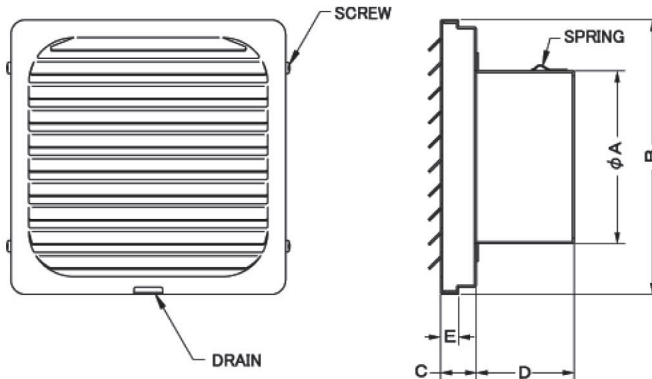

Model: KX

Aluminum Vent Cap

- Fresh Air Intake/Exhaust Outlet
- For Interior and Exterior Location
- Optional Insect Screen (KX-N)

- Material: Aluminum
- Standard Finish: Clear Anodized

Optional Insect Screen

MODEL	DUCT SIZE	A	B	C	D	E	FREE AREA
KX 3	75	72	155	20	45	11	111.48 sq.cm
KX 4	100	97	155	20	45	11	111.48 sq.cm
KX 5	125	120	204	20	45	11	195.10 sq.cm
KX 6	150	145	204	20	55	11	195.10 sq.cm

Dimensions are in millimeters. Product Information is Subject to Change Without Notice